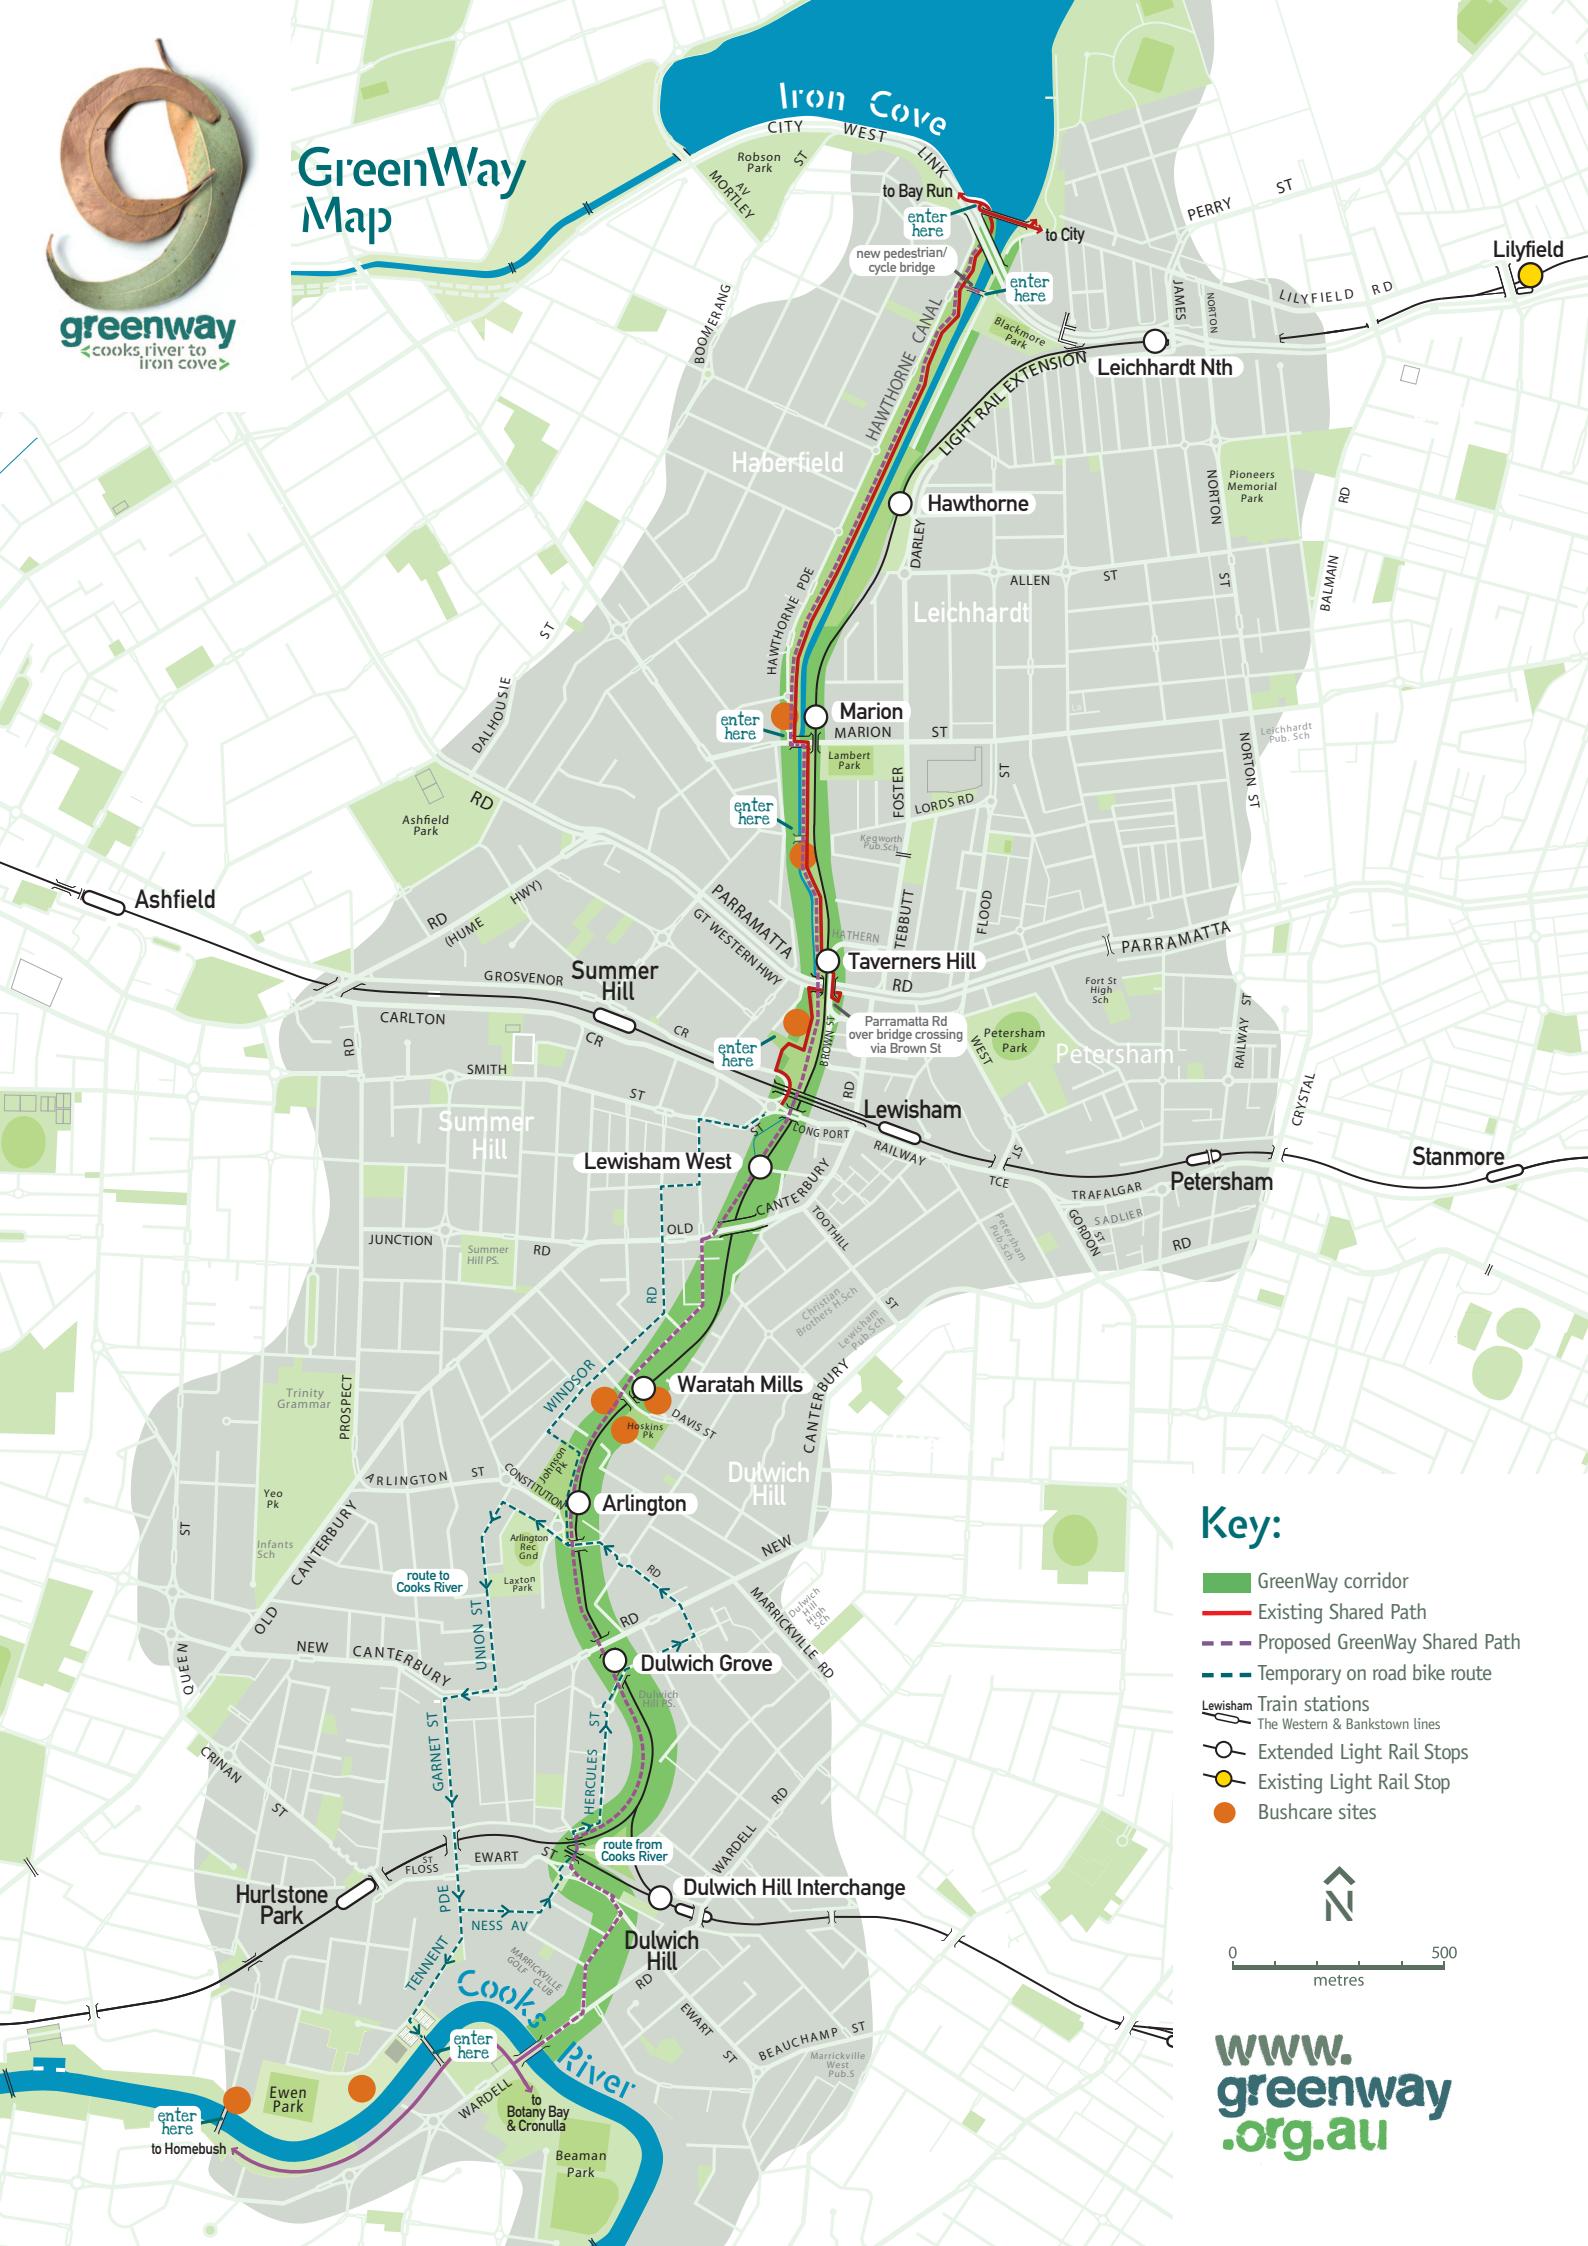

greenway  
cooks river to iron cove

# GreenWay Map

## Key:

- GreenWay corridor
- Existing Shared Path
- Proposed GreenWay Shared Path
- Temporary on road bike route
- Lewisham Train stations  
The Western & Bankstown lines
- Extended Light Rail Stops
- Existing Light Rail Stop
- Bushcare sites