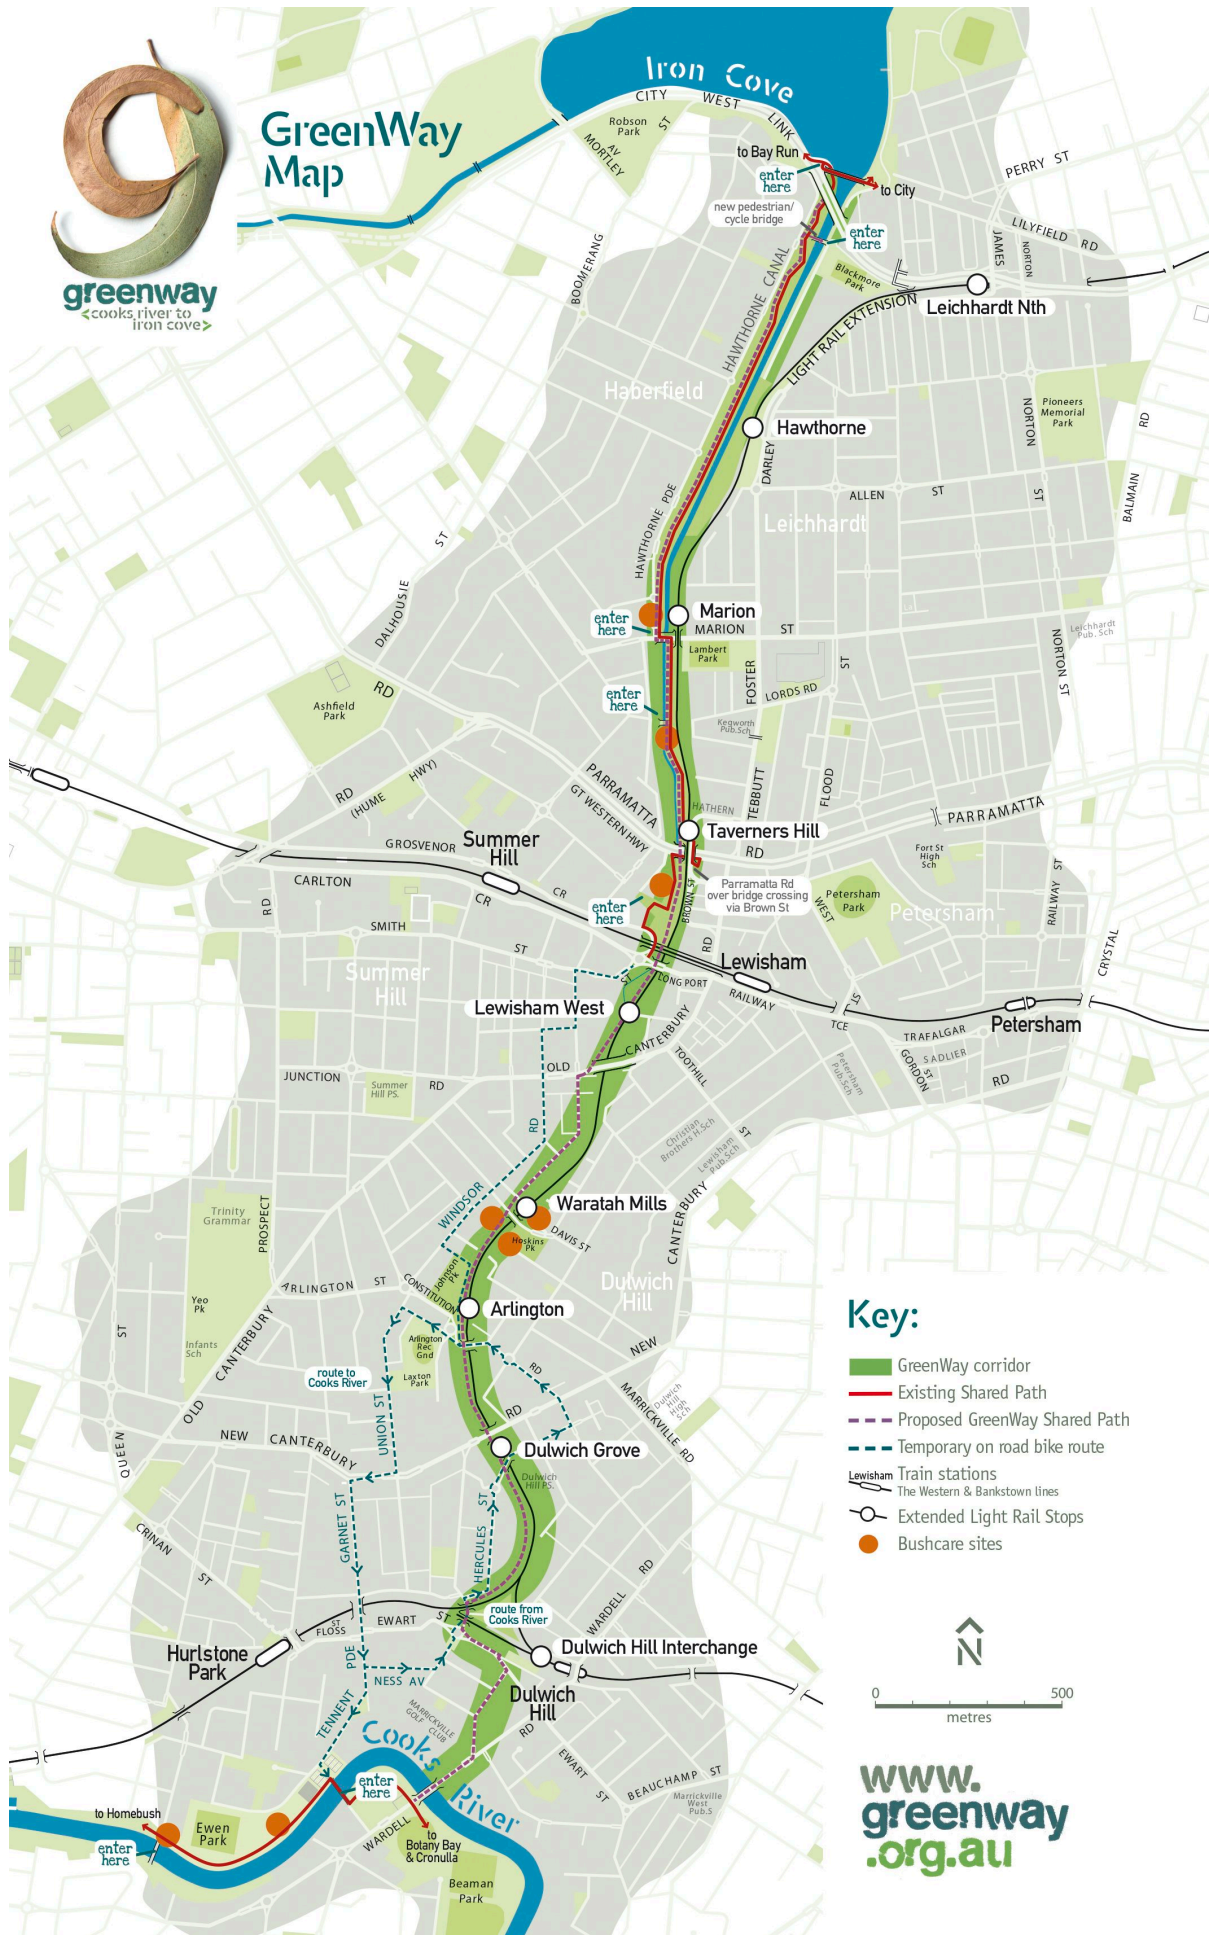

GreenWay Map

Key:

- GreenWay corridor
- Existing Shared Path
- Proposed GreenWay Shared Path
- - - Temporary on road bike route
- Lewisham Train stations
- The Western & Bankstown lines
- Extended Light Rail Stops
- Bushcare sites